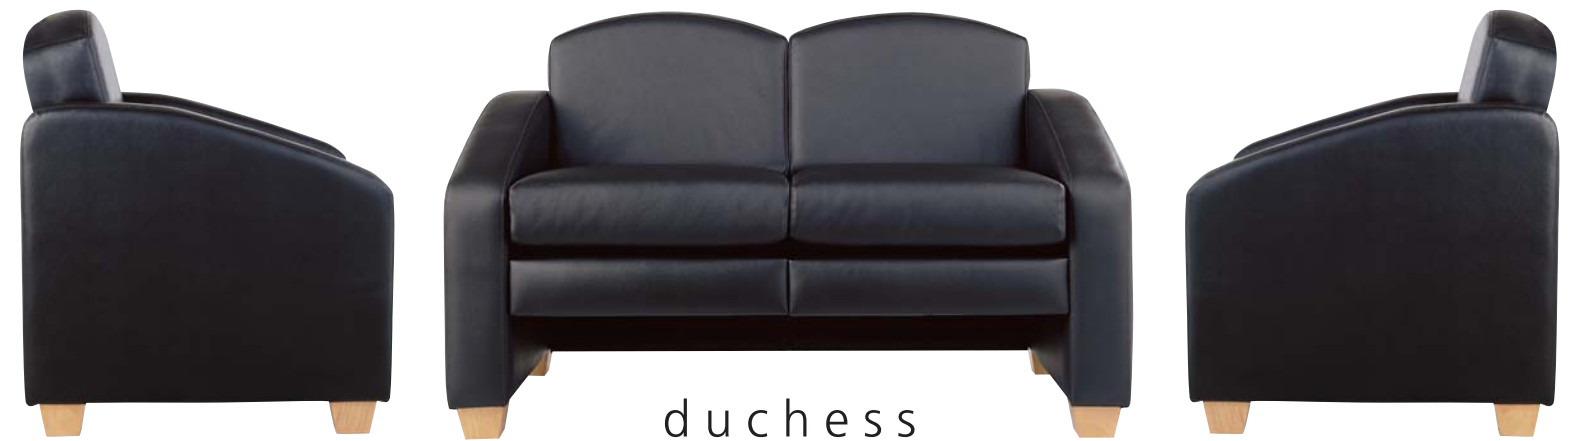

DUCHESS

Leather Combo Colors

Solid Wood Leg Finishes

Also available in selected fabrics - Variations Grade 3 Shown

finishes

FEATURES

- solid frame construction
- extra thick foam seat and back
- curved arm design
- removable seat cushions
- tapered wooden legs
- versatile cushioned table/ottoman
- available in leather combo or fabric

duchess

duchess SOFAS

Overall Height
Seat to Floor Height
Overall Width
Seat Width
Overall Depth
Seat Depth

lounge chair 5400-SF-1S

32" / 813mm
18" / 457mm
31" / 787mm
21" / 533mm
31" / 787mm
22" / 559mm

two seater 5400-SF-2S

32" / 813mm
18" / 457mm
52" / 1321mm
42" / 1067mm
31" / 787mm
22" / 559mm

three seater 5400-SF-3S

32" / 813mm
18" / 457mm
73" / 1854mm
63" / 1600mm
31" / 787mm
22" / 559mm

duchess TABLES

Overall Height
Overall Width
Overall Depth

duchess

Duchess combines an attractive design with soft rolling arms that invite comfort. Warm leathers and fabrics create seating that is both stylish and sophisticated. Removable cushions and tapered wood legs are standard on Duchess. Matching versatile cushioned tables/ottomans finish the Duchess beautifully. Duchess is "Classic Guest Seating".