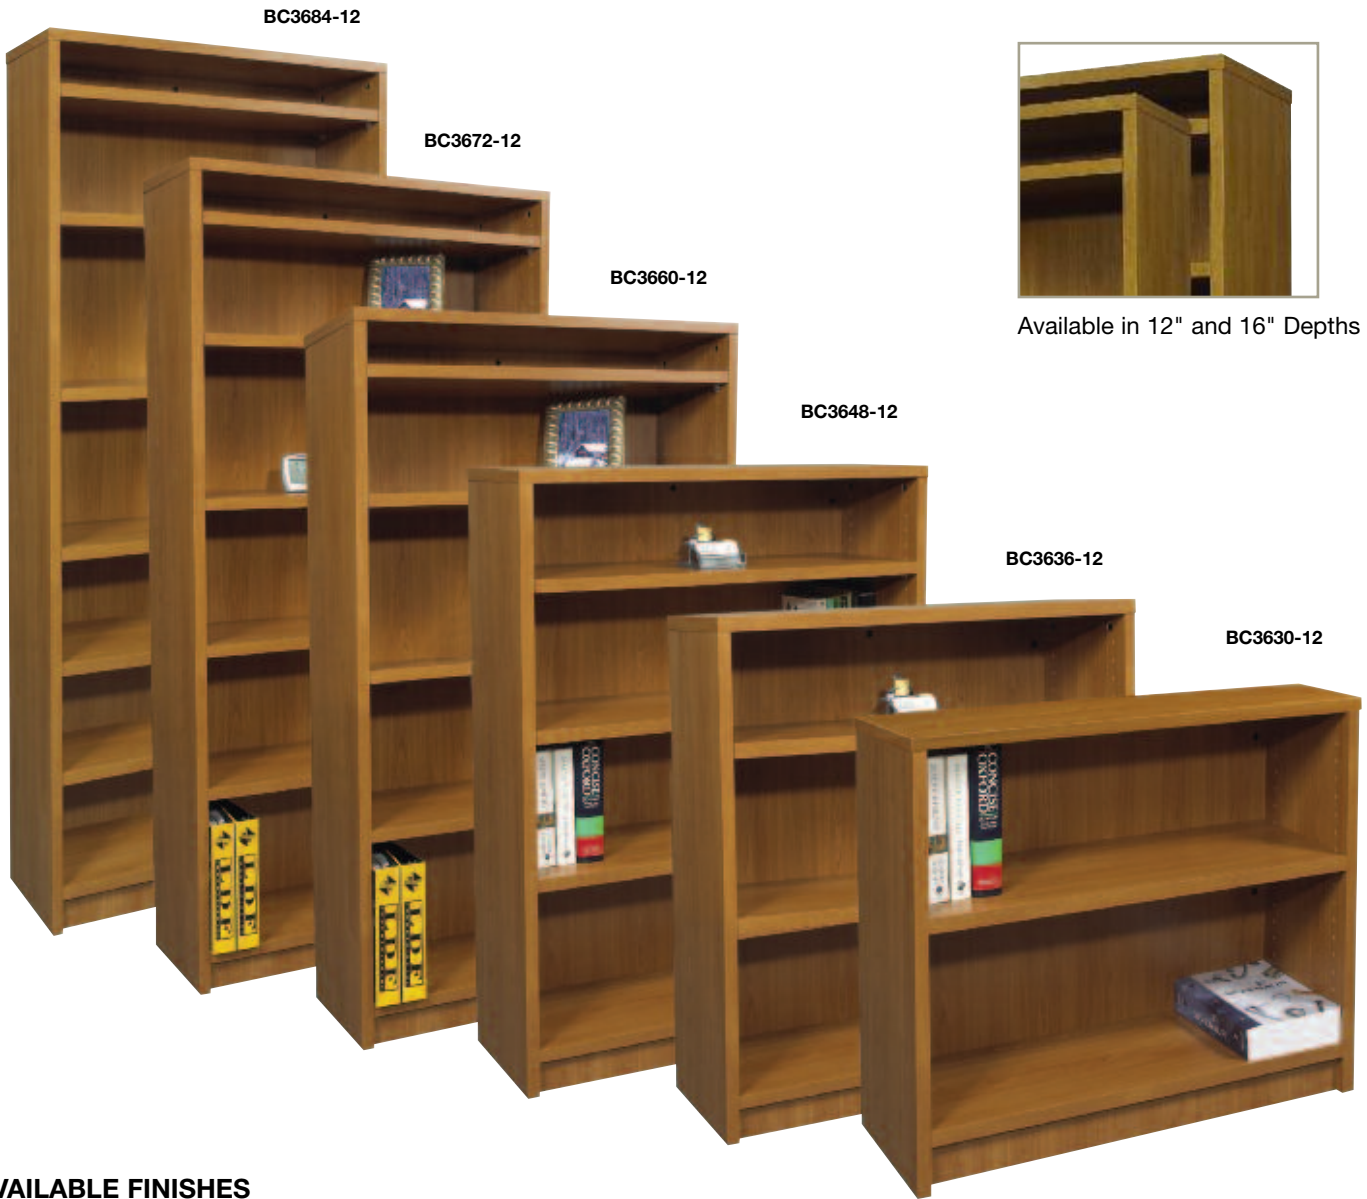

\$737

16" LEGAL SIZE ORGANIZER/BOOKCASE

8 Adjustable Literature Shelves
3 Adjustable Bookcase Shelves. 16"D x 36"W x 48"H
BC16-421

\$877

LOCKING DOOR KIT

36"W x 48"H. For BC12-421 or BC16-421
LD-3648

\$351

Additional Organizer Shelves

OS16 15"D x 11"W **\$27**

WBC6036-12

WBC6030-12

LDF's Bookcases are constructed with 1" thick laminate and 5/8" thick backs that are colored matched on both sides making them suitable as room dividers.

All units are fully assembled. Additional shelves available.

Custom sizes available, please contact Customer Service.

12" DEPTHS / 30" AND 36" HIGH

WBC4230-12	12"D x 42"W x 30"H	2 Adjustable Shelves	\$509
WBC4830-12	12"D x 48"W x 30"H	2 Adjustable Shelves	\$519
WBC5430-12	12"D x 54"W x 30"H	2 Adjustable Shelves	\$543
WBC6030-12	12"D x 60"W x 30"H	2 Adjustable Shelves	\$553
WBC6630-12	12"D x 66"W x 30"H	2 Adjustable Shelves	\$587
WBC7230-12	12"D x 72"W x 30"H	2 Adjustable Shelves	\$649
WBC4236-12	12"D x 42"W x 36"H	4 Adjustable Shelves	\$583
WBC4836-12	12"D x 48"W x 36"H	4 Adjustable Shelves	\$598
WBC5436-12	12"D x 54"W x 36"H	4 Adjustable Shelves	\$613
WBC6036-12	12"D x 60"W x 36"H	4 Adjustable Shelves	\$636
WBC6636-12	12"D x 66"W x 36"H	4 Adjustable Shelves	\$657
WBC7236-12	12"D x 72"W x 36"H	4 Adjustable Shelves	\$719

16" DEPTHS / 30" AND 36" HIGH

WBC4230-16	16"D x 42"W x 30"H	2 Adjustable Shelves	\$613
WBC4830-16	16"D x 48"W x 30"H	2 Adjustable Shelves	\$625
WBC5430-16	16"D x 54"W x 30"H	2 Adjustable Shelves	\$647
WBC6030-16	16"D x 60"W x 30"H	2 Adjustable Shelves	\$664
WBC6630-16	16"D x 66"W x 30"H	2 Adjustable Shelves	\$704
WBC7230-16	16"D x 72"W x 30"H	2 Adjustable Shelves	\$759
WBC4236-16	16"D x 42"W x 36"H	4 Adjustable Shelves	\$695
WBC4836-16	16"D x 48"W x 36"H	4 Adjustable Shelves	\$710
WBC5436-16	16"D x 54"W x 36"H	4 Adjustable Shelves	\$721
WBC6036-16	16"D x 60"W x 36"H	4 Adjustable Shelves	\$729
WBC6636-16	16"D x 66"W x 36"H	4 Adjustable Shelves	\$753
WBC7236-16	16"D x 72"W x 36"H	4 Adjustable Shelves	\$820