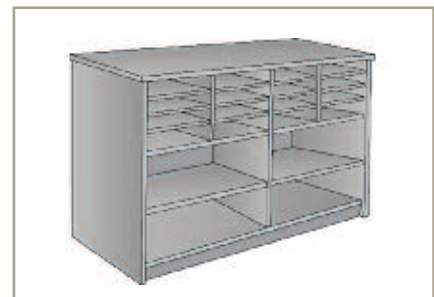

LDF offers a wide selection of custom cabinets manufactured to your exact specifications. Each unit can be made to a specific size and with the number of compartments or sections desired.

Call, fax, or e-mail Customer Service for quotes on your custom requirements.