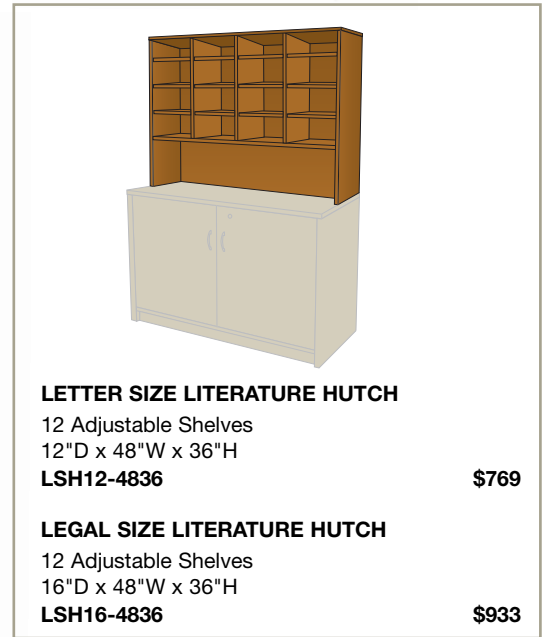

1 Adjustable Shelf. 16"D x 36"W x 32"H

MSC16-3632 **\$546**

20" DEEP STORAGE CABINET

1 Adjustable Shelf. 20"D x 36"W x 32"H

MSC20-3632 **\$557**

24" DEEP STORAGE CABINET

1 Adjustable Shelf. 24"D x 36"W x 32"H

MSC24-3632 **\$689**

MOH12-4836

MSC20-4832

LD-MOH-4836

LETTER SIZE LITERATURE HUTCH

12 Adjustable Shelves

12"D x 48"W x 36"H

LSH12-4836

\$769

LEGAL SIZE LITERATURE HUTCH

12 Adjustable Shelves

16"D x 48"W x 36"H

LSH16-4836

\$933

LETTER SIZE ORGANIZER

20 Adjustable Shelves. 12"D x 48"W x 36"H

MOH12-4836

\$779

LEGAL SIZE ORGANIZER

20 Adjustable Shelves. 16"D x 48"W x 36"H

MOH16-4836

\$947

LOCKING DOOR KIT

LD-MOH-4836